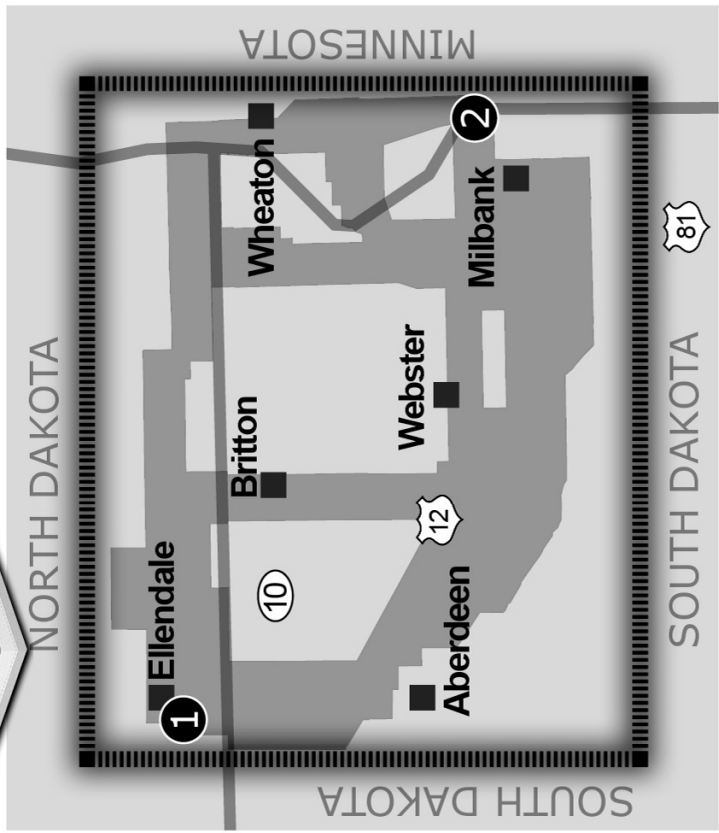

Open House Meetings

Big Stone South to Ellendale Transmission Line

Study Area
 Meeting Location
 Study Corridor
 Proposed Substations: **1** Ellendale **2** Big Stone South

What is BSSE?

BSSE is a proposed transmission line from the proposed Big Stone South substation to the proposed Ellendale substation.

What's the purpose of the meetings?

- Provide project info
- Gather your feedback

Want more info? Visit:

www.BSSEtransmissionline.com

Join us at an open house near you!

Monday October 15	5-7 pm Wheaton Library Community Room 901 1st Ave N Wheaton, MN
Tuesday October 16	11am-1pm Milbank Visitor Ctr Community Room 1001 East 4th Ave Milbank, SD 5-7 pm The Galley 230 Highway 12 Webster, SD
Wednesday October 17	11am-1pm Dakota Event Center 720 Lamont St Aberdeen, SD 5-7 pm Fireside Restaurant 415 1st Ave N Ellendale, ND
Thursday October 18	11am-1pm Marshall Co. Meeting Room 909 S Main St Britton, SD